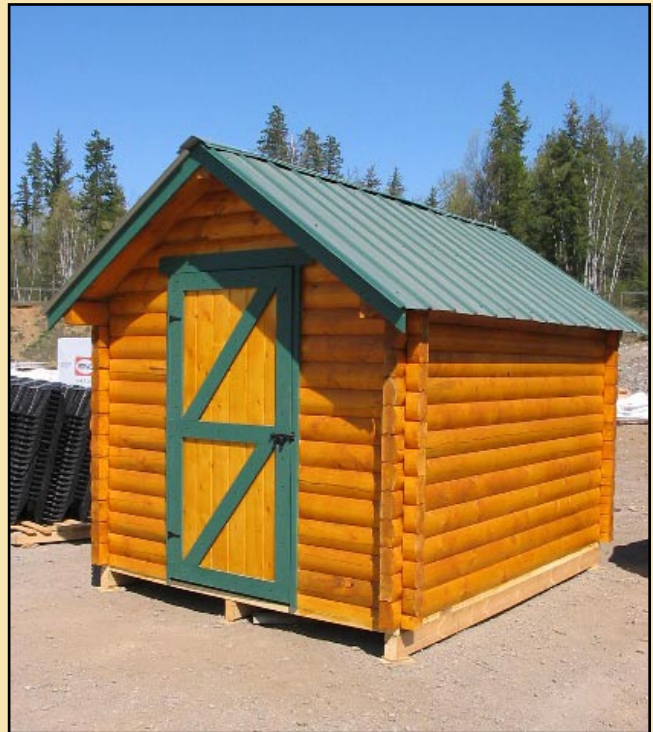

# Sheds

## Price:

8x10:	\$3,370
10x12:	\$5,026
10x16:	\$6,393

## Includes:

- Pre-cut and notched 4x6 machined pine D logs
- All other materials for skid and T&G subfloor
- T&G roof with building paper and coloured tin
- One door (10x16 comes with vinyl window)
- Trim for roof and door openings (and window in 10x16)
- All interior/exterior stains