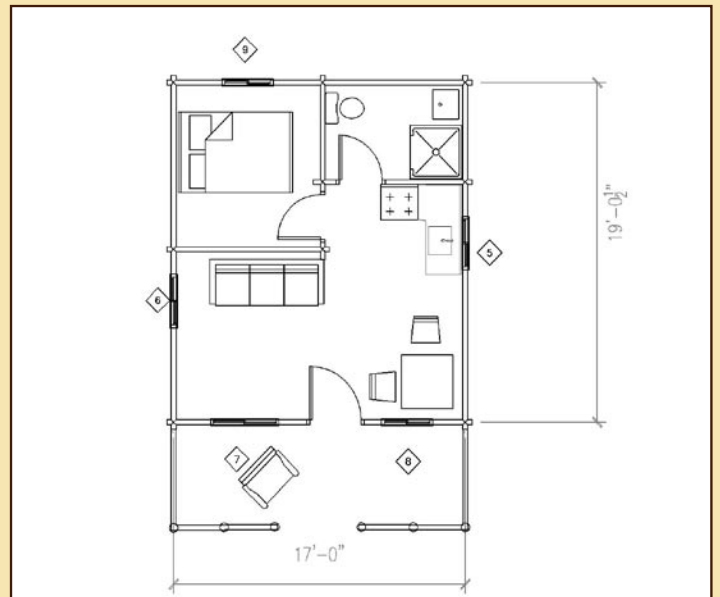

Small Cabins

The Getaway

Price: \$26,123

Includes:

- Pre-cut and notched 4x6 machined pine D logs
- All materials for a mobile home pad/pier block foundation
- All materials for a 2x8 floor joist subfloor (2x6 decking for floor, insulation)
- Loft floor beams and 2x6 decking
- Materials for 2x8 porch subfloor and 2x6 skip decking
- Materials for framed walls of bathroom (no finishing material included)
- Materials for 2x10 rafter system roof including coloured tin, insulation, ceiling strapping and v-joint paneling
- Material for gable end framing and interior/exterior finishing
- Vinyl windows and steel pre-hung doors
- All interior/exterior stains
- Decking screws and joist hanger screws

Small Cabins

The Hideaway

Price: \$23,000

Includes:

- Pre-cut and notched 4x6 machined pine D logs
- All materials for a 2x8 floor joist subfloor (2x6 decking for floor, insulation)
- Materials for 2x6 porch subfloor and 2x6 skip decking
- Window and door trim
- Engineered roof trusses (combination flat and vaulted)
- Material for insulated roof with coloured roofing tin, v-joint for ceiling finish
- Material for gable end framing and interior/exterior finishing
- Vinyl windows and steel pre-hung doors
- All interior/exterior stains