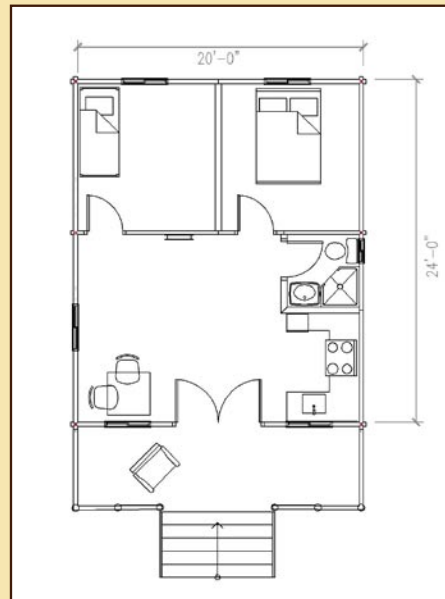

Small Cabins

The Getaway

Price: \$26,123

Includes:

- Pre-cut and notched 4x6 machined pine D logs
- All materials for a mobile home pad/pier block foundation
- All materials for a 2x8 floor joist subfloor (2x6 decking for floor, insulation)
- Loft floor beams and 2x6 decking
- Materials for 2x8 porch subfloor and 2x6 skip decking
- Materials for framed walls of bathroom (no finishing material included)
- Materials for 2x10 rafter system roof including coloured tin, insulation, ceiling strapping and v-joint paneling
- Material for gable end framing and interior/exterior finishing
- Vinyl windows and steel pre-hung doors
- All interior/exterior stains
- Decking screws and joist hanger screws

Not included:

Labour, taxes and freight. Stairs/ladder to loft. Ceiling and floor moldings. Window/door trim, roof fascia. Rafter or bathroom vents. Bathroom door. Most nails and screws unless indicated above. Plumbing, electrical, fixtures, cabinetry or furniture. Porch railings. Plus any other items not specifically listed as included.

Small Cabins

The Hideaway

Price: \$23,000

Includes:

- Pre-cut and notched 4x6 machined pine D logs
- All materials for a 2x8 floor joist subfloor (2x6 decking for floor, insulation)
- Materials for 2x6 porch subfloor and 2x6 skip decking
- Window and door trim
- Engineered roof trusses (combination flat and vaulted)
- Material for insulated roof with coloured roofing tin, v-joint for ceiling finish
- Material for gable end framing and interior/exterior finishing
- Vinyl windows and steel pre-hung doors
- All interior/exterior stains